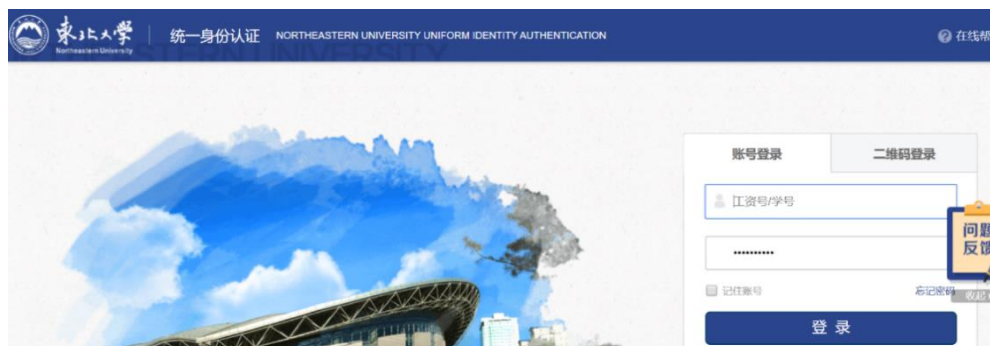

#### Or, find your institution (via Shibboleth)

Alternatively, log in with your Springer account

4、在东北大学统一身份认证页面登录。

5、访问有权限的相应资源即可。

## 五、Elsevier 使用帮助

1、可以使用非校园网（如：家庭宽带、手机 4G 等）访问

<https://www.sciencedirect.com/>。选择右上角的“Sign in”。

2、选择“Other Institution”。

3、在“Select your region or group”复选框里选择“China CERNET Federation(CARSI)”。

#### 4、选择“Northeastern University - China”。

- Anhui Polytechnic University
- ChengDu University of Technology
- Ocean University of China
- Fudan University
- Shaanxi Normal University
- HAINAN NORMAL UNIVERSITY
- Henan University of Science and Technology
- Harbin Institute of Technology
- Nanjing Forestry University
- Guangzhou University
- UESTC
- South-Central University for Nationalities
- Shanghai International Studies University
- Harbin University of Commerce
- Liaoning Normal University
- **Northeastern University - China**
- SAU
- XIDIAN UNIVERSITY
- Hunan University
- Northwest A and F University
- Ningbo University

#### 5、在东北大学统一身份认证页面登录。