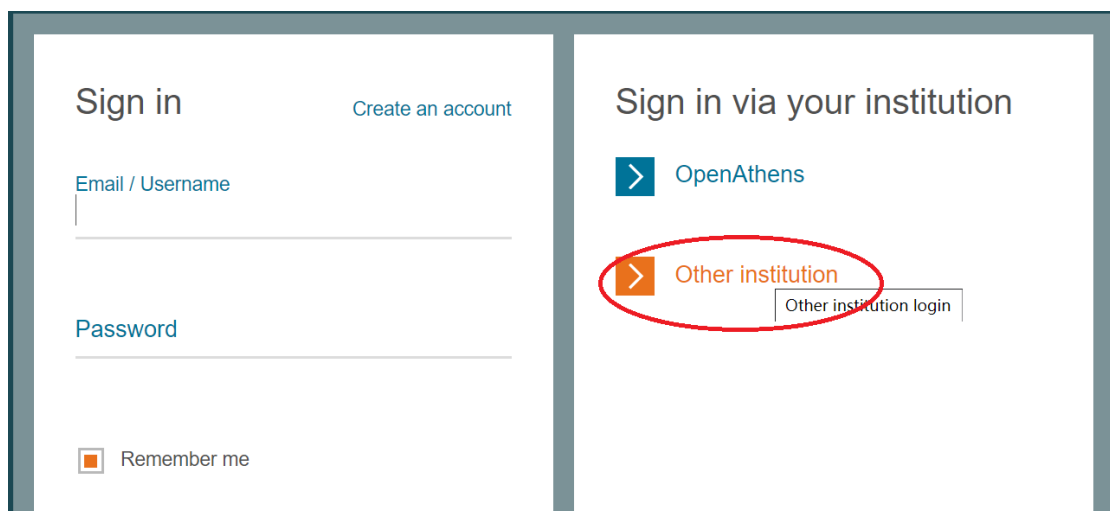

3、在“Select your region or group”复选框里选择“China CERNET Federation(CARSI)”。